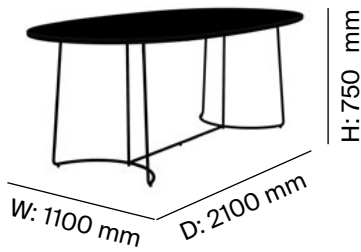

CARTAGENAS

Dining Table Marble Top

CARTAGENAS

Dining Table Marble Top

Technical Specifications

Dimensions (mm)

Height: 750

Width: 1100

Depth: 2100

Packaging dimensions

(H x W x D) (mm)

2000 x 1200 x 1200

Item weight (kg)

150

Craft and manufacturing

Like the rest of the Cartagenas collection – which includes dining chairs, lounge chairs, and a cocoon chair – the tables' webbing is hand-woven in ames ateliers in Bogota, Colombia's capital. The skilled craftspeople work with coloured strings made from recycled PVC and tie them artfully around a steel frame. It takes them up to 30 days to complete one table base.