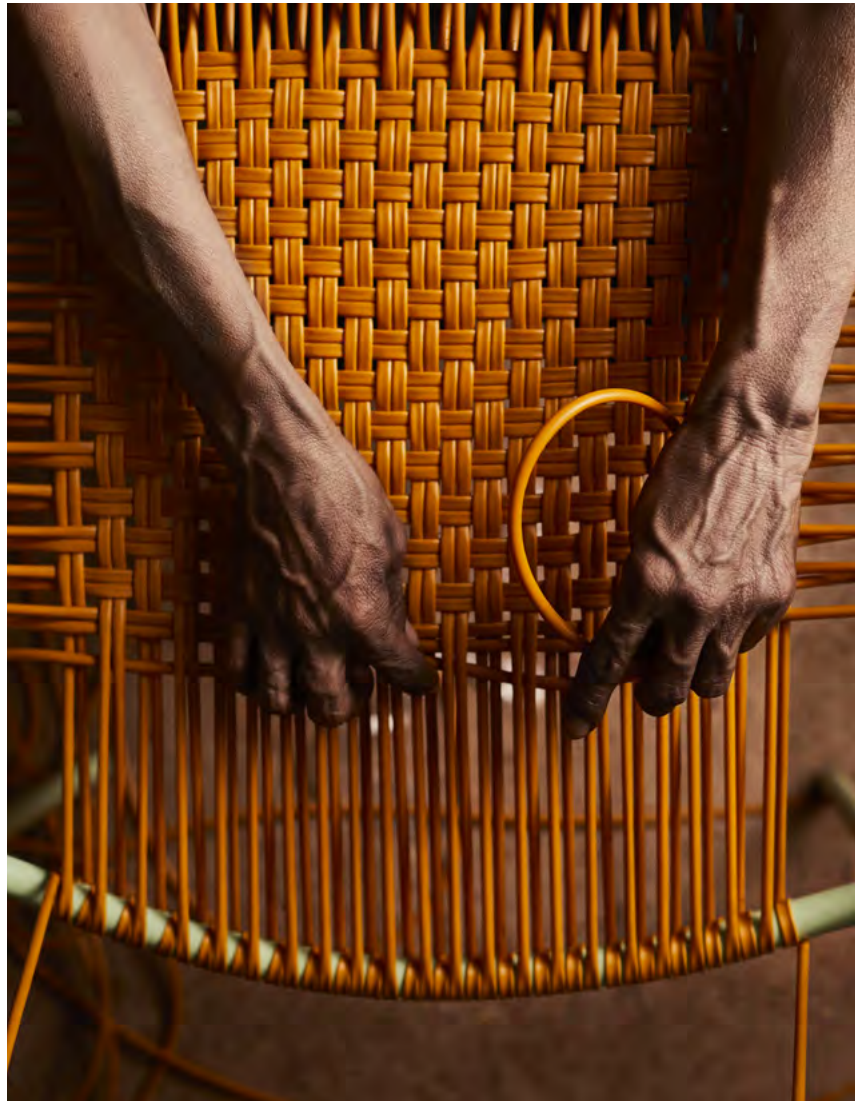

CIELO

Table Metal

Technical Specifications

Dimensions (mm)

Height: 730

Tabletop: Ø 600, 4 thick

Packaging dimensions

(H x W x D) (mm)

800 x 800 x 850

Item weight (kg)

35

Craft and manufacturing

Each table is made in Santa Marta, a city on the Caribbean coast of Colombia, by local craftspeople. The base decoration with PVC strings made from recycled plastics is woven and tied to the metal leg by hand. Just the preparation of all the materials takes ten days, while the production of each lounge takes two days.

Care instructions

Wipe clean with a damp cloth (do not use scratchy materials like a steel scourer) and gentle soap. You can also hose them down with water. To protect the colours, avoid exposing the product to direct sunlight over long periods and store indoors during winter. Fitted cover sold separately. If the product is exposed to sea air, wipe the frame regularly with a damp cloth.