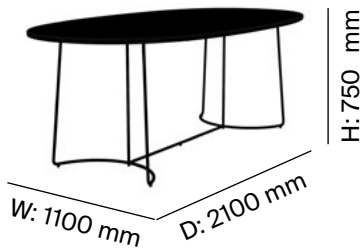

CARTAGENAS

Dining Table Metal Top

CARTAGENAS

Dining Table Metal Top

Technical Specifications

Dimensions (mm)

Height: 750

Width: 1100

Depth: 2100

Packaging dimensions

(H x W x D) (mm)

2000 x 1200 x 1200

Item weight (kg)

75

Craft and manufacturing

Like the rest of the Cartagenas collection – which includes dining chairs, lounge chairs, and a cocoon chair – the tables' webbing is hand-woven in ames ateliers in Bogota, Colombia's capital. The skilled craftspeople work with coloured strings made from recycled PVC and tie them artfully around a steel frame. It takes them up to 30 days to complete one table base.