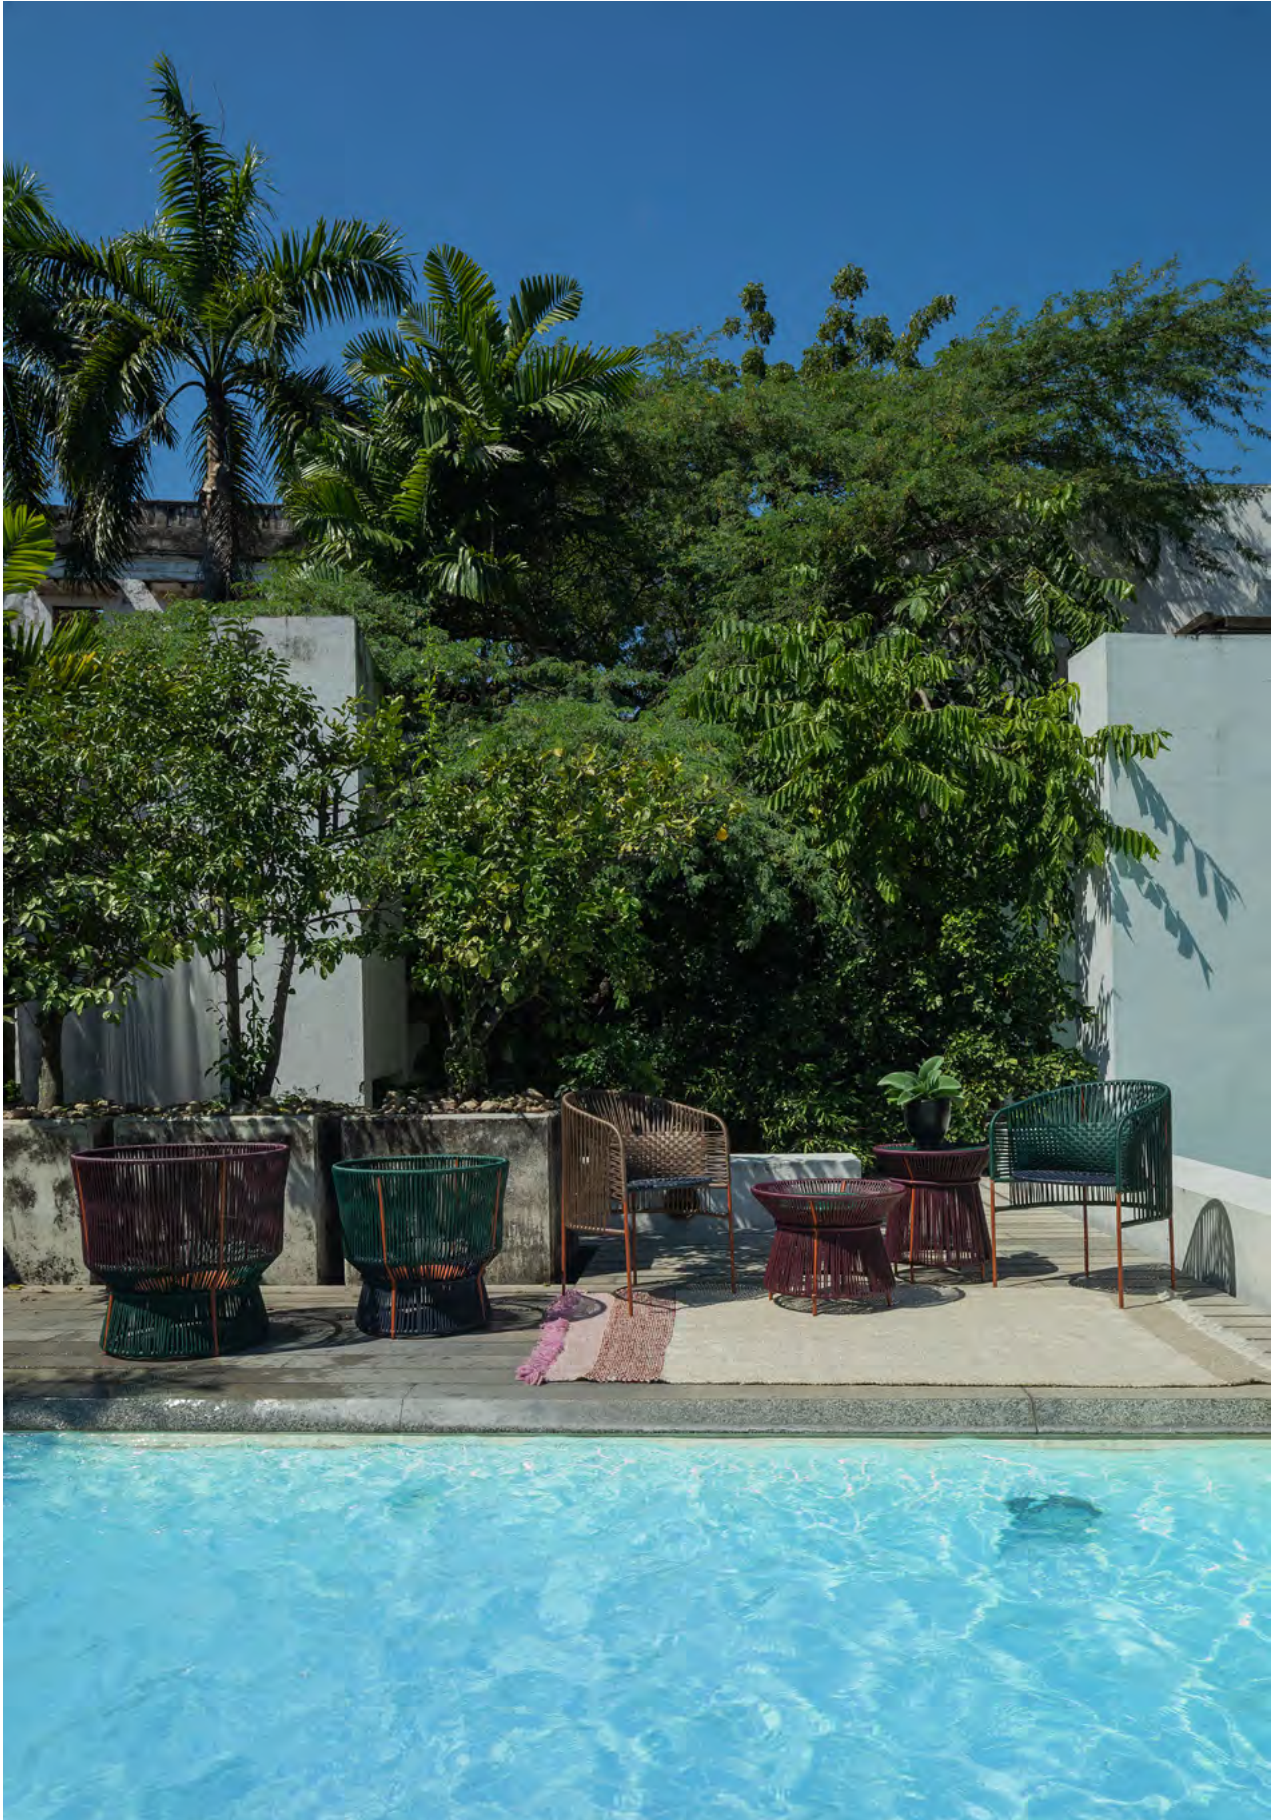

CARIBE CHIC

Basket