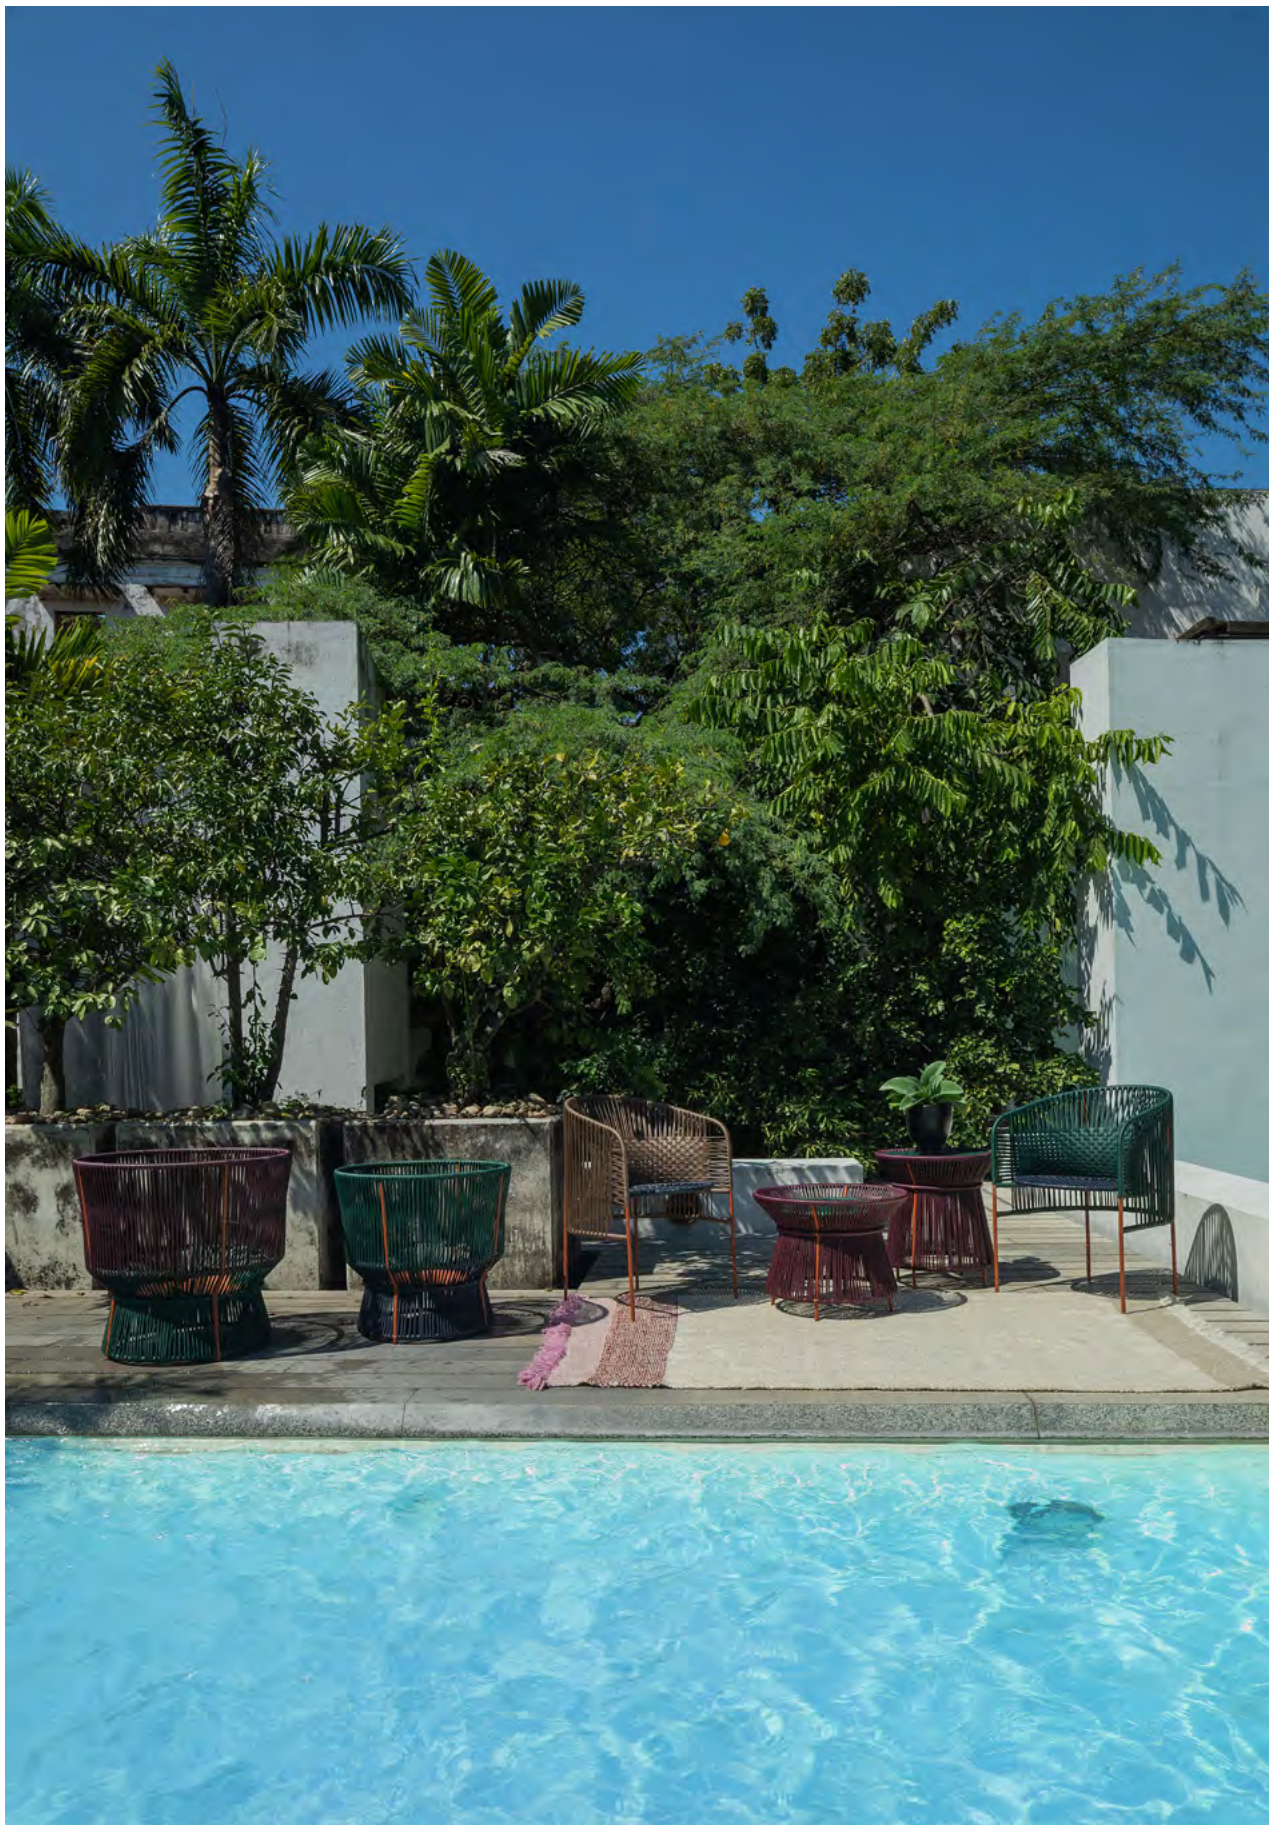

CARIBE CHIC Basket