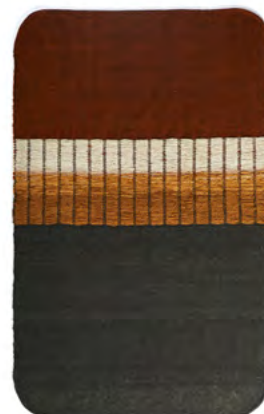

BALCONES

Rug Small

blackberry blue/soft pink/
brown beige/grey beige
00AMNR1-A

cream white/beige/
pearl gentian blue/earth brown
00AMNR1-B

brown green/earth brown/
cream white/red brown
00AMNR1-C

grey beige/aluminum grey/
black brown/cream white
00AMNR1-D

pearl violet/soft pink/safran yellow/
brown green
00AMNR1-E

blackberry blue/salmon red/
cream white/pearl gentian blue
00AMNR1-G

cream white/fresh green/
pearl gentian blue/aluminum grey
00AMNR1-H

BALCONES

Rug Large

blackberry blue/soft pink/
brown beige/grey beige
00AMNR2-A

cream white/beige/
pearl gentian blue/earth brown
00AMNR2-B

brown green/earth brown/
cream white/red brown
00AMNR2-C

grey beige/aluminum grey/
black brown/cream white
00AMNR2-D