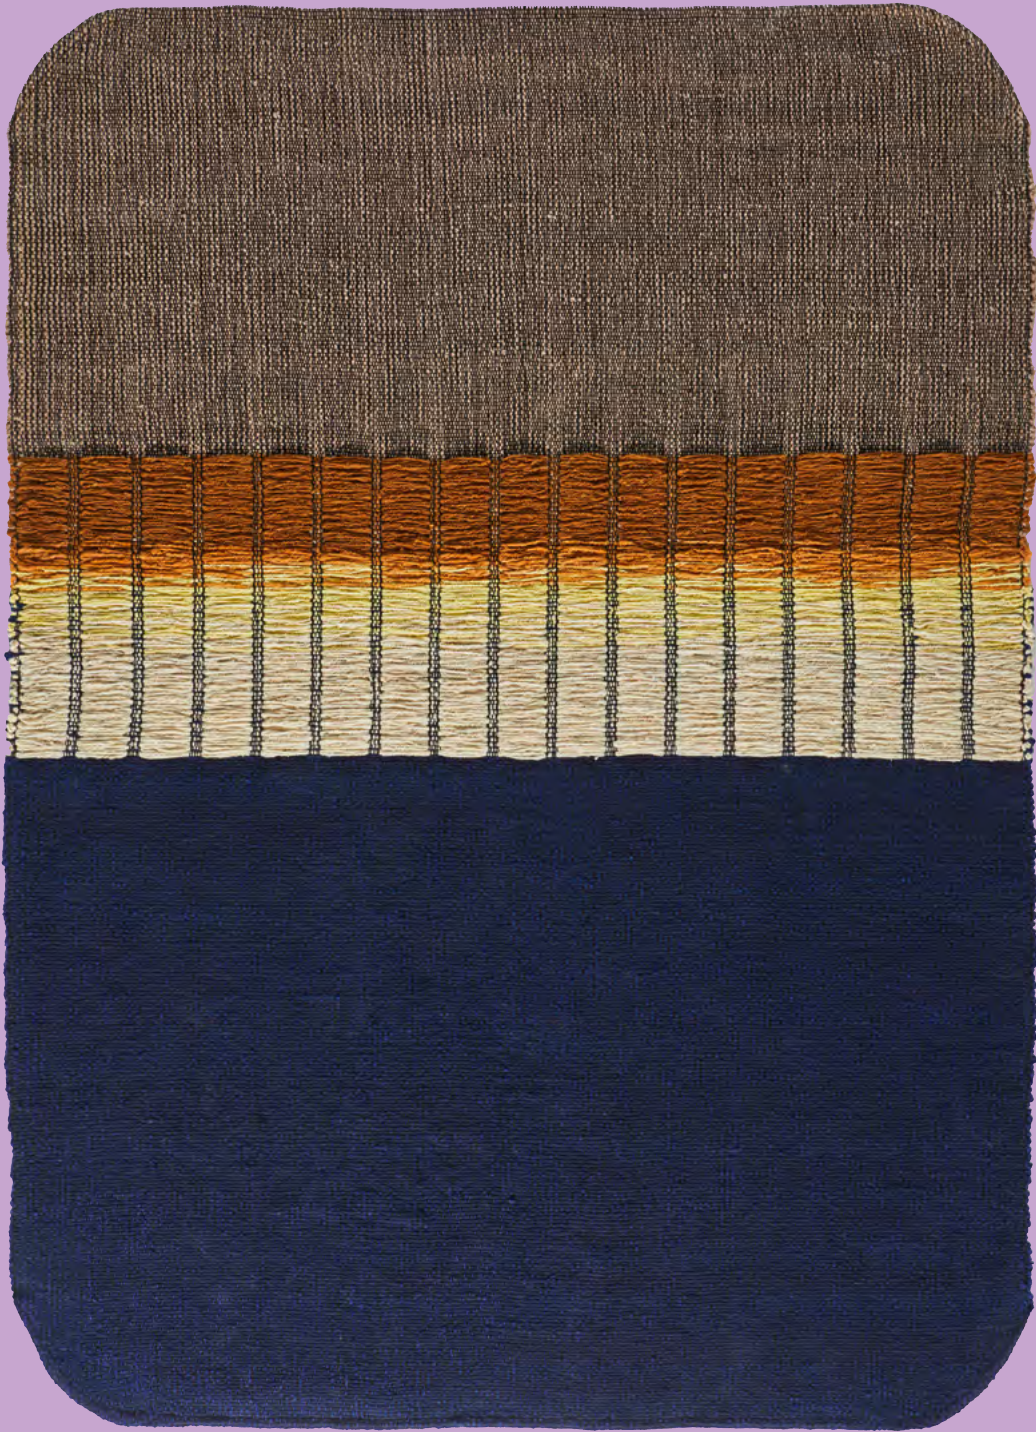

BALCONES Rug

ames
vibrant living

BALCONES

Rug

Product type

Rugs

Materials

100% virgin wool

Colours

- blackberry blue/soft pink/brown beige/grey beige
- cream white/beige/pearl gentian blue/earth brown
- brown green/earth brown/cream white/red brown
- grey beige/aluminum grey/black brown/cream white
- pearl violet/soft pink/safran yellow/brown green
- earth brown/red brown/salmon red/pearl gentian blue
- blackberry blue/salmon red/cream white/pearl gentian blue
- cream white/fresh green/pearl gentian blue/aluminum grey

Design and inspiration

The hand-woven Balcones Rugs will liven up any interior with their vivid colour patterns and delicate embroidery detailing inspired by Colombian cityscapes. Designed by artist Sebastian Jauregui Calderon, each piece references traditional, colourful patterns painted on or carved into the door frames of balconies on the upper floors of historic houses in cities like Bogota and Cartagena. These playful patterns reflect the heritage of the European colonists, as they reference Andalusian and Mozarabic architecture but with a Creole twist. The ombre effects in the Blankes rugs – which are hand-woven from soft virgin wool – capture the atmosphere in the hazy hours of sunset when the sun sinks into the mountains. The collection comes in eight intriguing patterns, with variations ranging from neutral to vivid colour schemes.